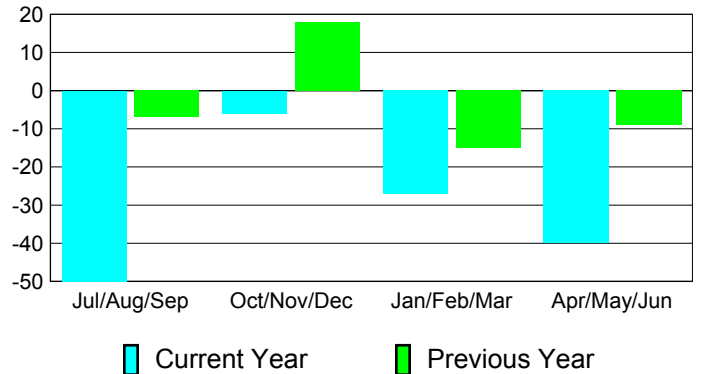

Membership Results
2010-2011

Membership
2009-2010

Month	Net Memb Goal	Actual New Memb	Actual Dropped Memb	Gain/Loss of Memb	Gain/Loss of Memb
Jul/Aug/Sep	0	22	-72	-50	-7
Oct/Nov/Dec	0	25	-31	-6	18
Jan/Feb/Mar	0	16	-43	-27	-15
Apr/May/June	0	18	-58	-40	-9
Totals	0	81	-204	-123	-13

Membership Results 2010-2011

Goal, New, Dropped, Gain/Loss

Comparison of Membership Gain/Loss

Current Year Compared to the Previous Year

Gender Comparison 2010-2011

Jul/Aug/Sep

Oct/Nov/Dec

Jan/Feb/Mar

Apr/May/June

Male

Female