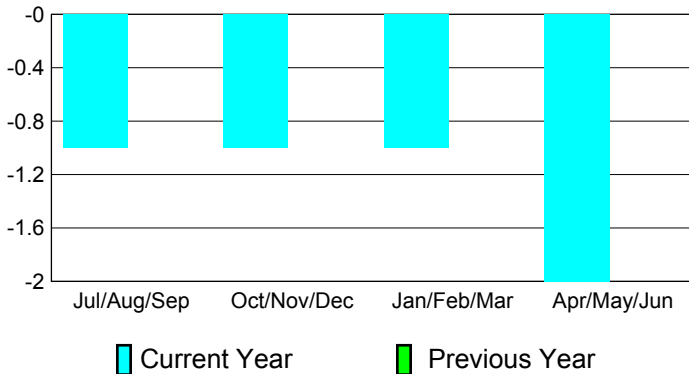

2010-2011 GMT Reports for District (or Undistricted) **District 24 B**

GMT: **STEVEN D SHERER**

Location: **VIRGINIA**

GMT CA: **1**

CLUBS

Club Results
2010-2011

Clubs
2009-2010

Month	New Club Goal	Actual New Clubs	Actual Dropped Clubs	Gain/Loss of Clubs	Gain/Loss of Clubs
Jul/Aug/Sep	0	0	-1	-1	0
Oct/Nov/Dec	0	0	-1	-1	0
Jan/Feb/Mar	0	0	-1	-1	0
Apr/May/June	0	0	-2	-2	0
Totals	0	0	-5	-5	0

Club Results 2010-2011

Goal, New, Dropped, Gain/Loss

Comparison of Club Gain/Loss

Current Year Compared to the Previous Year

YTD Status Quo Clubs 2010-2011

Status Quo Clubs Compared to Status Quo Members

MEMBERSHIP