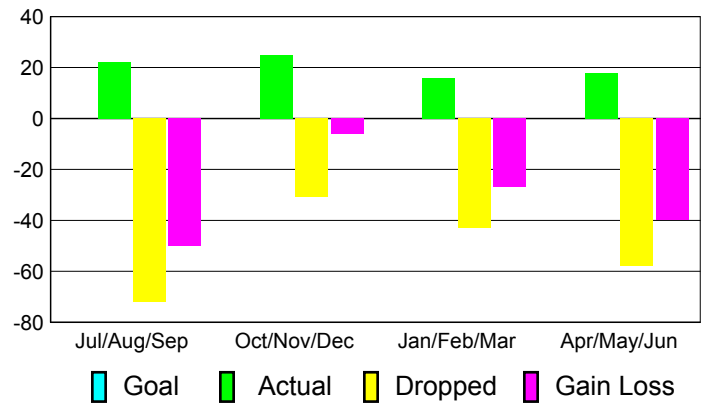

Membership Results 2010-2011

Goal, New, Dropped, Gain/Loss

Comparison of Membership Gain/Loss

Current Year Compared to the Previous Year